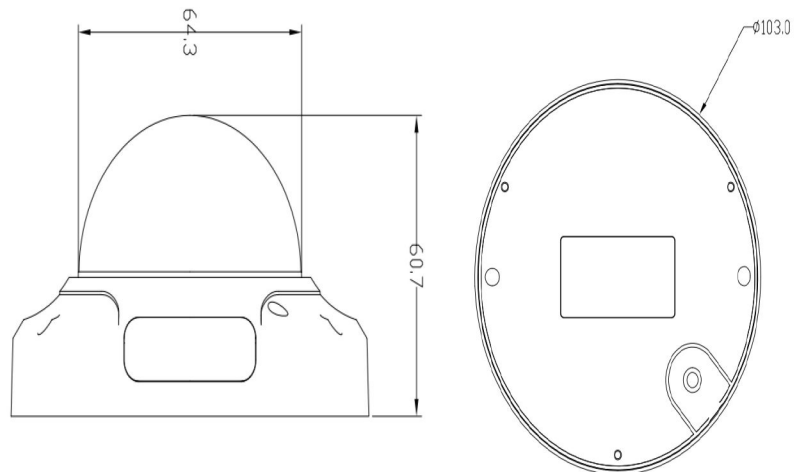

BIC - I142F

4MP Fixed Lens Dome Camera

Key Features

- Up to 4 Megapixel high resolution
- H.265 / H.264 video formats
- POE & DC 12V integration design
- 4mm, 6mm M12 fixed lens option
- Up to 15 meter IR range
- Dual video streams
- 80dB Wide Dynamic Range
- 3D Digital Noise Reduction
- IP66 weather-proof protection
- Support IE, Chrome, Safari, Firefox
- Latest ONVIF V2.4.1 supported
- Browser plug-in free

Specification

Camera	
Image Sensor	1/3" Progressive Scan CMOS
Min. Illumination	Color: 0.01Lux @ (F1.6) ,B/W: 0 Lux with IR
Lens	4mm / 6mm M12 fixed lens
Day &Night	IR cut filter with auto switch
DNR	3D DNR
Wide Dynamic Range	80dB
P&T rotation	Pan: 0° ~ 30°, Tilt: 0° ~ 75°
Compression Standard	
Video Compression	H.265 / H.264
Dual streams	Support
Image	
Max. Resolution	2560 x 1440
Frame Rate	50Hz: 25fps(2560 x 1440, 1920 x 1080) 60Hz: 25fps(2560 x 1440, 1920 x 1080)
Image Setting	DWDR, Compression, Rotate mode, Saturation, Brightness, Contrast
ROI Codec	Support, 8 regions
Network	
Alarm Trigger	Motion detection, Network disconnect, IP address conflict
Standards	ONVIF (PROFILE S, PROFILE G), CGI, RTSP, RTMP
Interface	
Communication	1 RJ45 10M/100M Ethernet port
On-board storage	N/A
Alarm interface	N/A
Audio interface	N/A
General	
Operating Conditions	Temperature: -30°C – 60°C (-22°F – 140°F)
	Humidity: 95% or less (non-condensing)
Power Supply	DC12V ± 10%, PoE (802.3af)
Power Consumption	Max. 5W
IR Range	Approx. 15 meters (50 feet)
Ingress Protection	IP66
Dimensions	Φ103 × 60.7 (4" × 2.3")