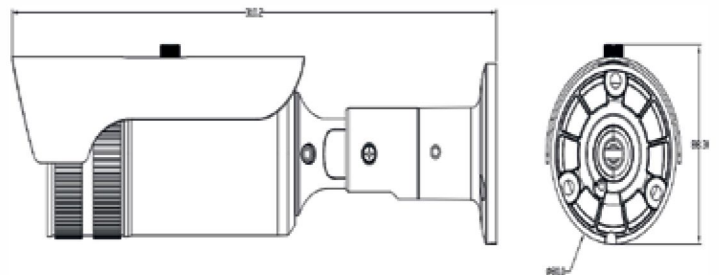

BIC - I141V-SZ 4 MP Motorized Zoom Lens Network Bullet Camera

Key Features

- Up to 4 Megapixel high resolution
- H.265 / H.264 video formats
- POE & DC 12V integration design
- 2.8~12mm motorized zoom lens
- ABF(Auto Back Focus)
- Up to 50 meter IR range
- Dual video streams
- 80dB Wide Dynamic Range
- 3D Digital Noise Reduction
- IP66 weather-proof protection
- Support IE, Chrome, Safari, Firefox
- Latest ONVIF V2.4.1 supported
- Browser plug-in free

Specifications

Camera	
Image Sensor	1/3" Progressive Scan CMOS
Min. Illumination	Color: 0.01Lux @ (F1.6) ,B/W: 0 Lux with IR
Lens	2.8~12mm motorized zoom lens, ABF (Auto Back Focus)
Day & Night	IR cut filter with auto switch
DNR	3D DNR
Wide Dynamic Range	80dB
Angle of view	91° (2.8mm), 28° (12mm)
Compression Standard	
Video Compression	H.265 / H.264
Dual streams	Support
Image	
Max. Resolution	2560 x 1440
Frame Rate	50Hz: 25fps(2560 x 1440, 1920 x 1080) 60Hz: 25fps(2560 x 1440, 1920 x 1080)
Image Setting	DWDR, Compression, Rotate mode, Saturation, Brightness, Contrast
ROI Codec	Support, 8 regions
Network	
Alarm Trigger	Motion detection, Network disconnect, IP address conflict
Standards	ONVIF (PROFILE S, PROFILE G), CGI, RTSP, RTMP
Interface	
Communication	1 RJ45 100M/1000M Ethernet port
On-board storage	Build-in Micro SD/SDHC/SDXC slot, up to 128GB
Alarm interface	1x Alarm I/O
Audio interface	1x Audio in
General	
Operating Conditions	Temperature: -30°C – 60°C (-22°F – 140°F)
	Humidity: 95% or less (non-condensing)
Power Supply	DC12V ± 10%, PoE (802.3af)
Power Consumption	Max. 8W
IR Range	Approx. 50 meters (160 feet)
Ingress Protection	IP66
Dimensions	310.2 x 80 x 88.3 (12.2" x 3.1" x 3.5")