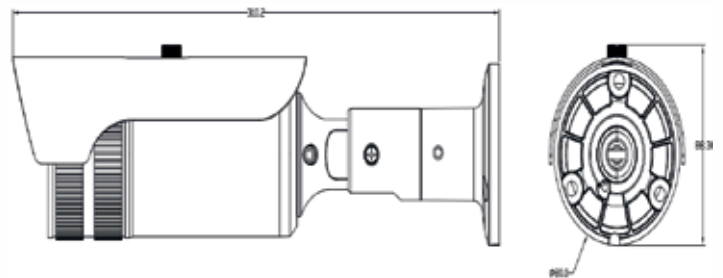

SC-I141V-SZ

4 MP Motorized Zoom Lens Network Bullet Camera

Key Features

- Up to 4 Megapixel high resolution
- H.265 / H.264 video formats
- POE & DC 12V integration design
- 2.8~12mm motorized zoom lens
- ABF(Auto Back Focus)
- Up to 50 meter IR range
- Dual video streams
- 80dB Wide Dynamic Range
- 3D Digital Noise Reduction
- IP66 weather-proof protection
- Support IE, Chrome, Safari, Firefox
- Latest ONVIF V2.4.1 supported
- Browser plug-in free

Specifications

Camera	
Image Sensor	1/3" Progressive Scan CMOS
Min. Illumination	Color: 0.01Lux @ (F1.6) ,B/W: 0 Lux with IR
Lens	2.8~12mm motorized zoom lens, ABF (Auto Back Focus)
Day & Night	IR cut filter with auto switch
DNR	3D DNR
Wide Dynamic Range	80dB
Angle of view	91° (2.8mm), 28° (12mm)
Compression Standard	
Video Compression	H.265 / H.264
Dual streams	Support
Image	
Max. Resolution	2560 x 1440
Frame Rate	50Hz: 25fps(2560 x 1440, 1920 x 1080) 60Hz: 25fps(2560 x 1440, 1920 x 1080)
Image Setting	DWDR, Compression, Rotate mode, Saturation, Brightness, Contrast
ROI Codec	Support, 8 regions
Network	
Alarm Trigger	Motion detection, Network disconnect, IP address conflict
Standards	ONVIF (PROFILE S, PROFILE G), CGI, RTSP, RTMP
Interface	
Communication	1 RJ45 100M/1000M Ethernet port
On-board storage	Build-in Micro SD/SDHC/SDXC slot, up to 128GB
Alarm interface	1x Alarm I/O
Audio interface	1x Audio in
General	
Operating Conditions	Temperature: -30°C – 60°C (-22°F – 140°F)
	Humidity: 95% or less (non-condensing)
Power Supply	DC12V ± 10%, PoE (802.3af)
Power Consumption	Max. 8W
IR Range	Approx. 50 meters (160 feet)
Ingress Protection	IP66
Dimensions	310.2 x 80 x 88.3 (12.2" x 3.1" x 3.5")