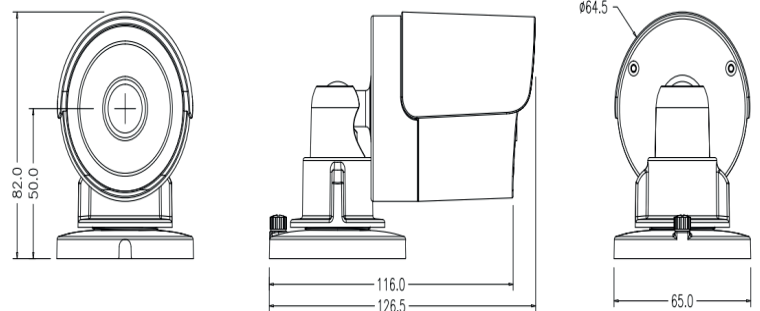

SC-I141F

4 MP Fixed Lens Network Camera

Key Features

- Up to 4 Megapixel high resolution
- H.265 / H.264 video formats
- POE & DC 12V integration design
- 4mm, 6mm, 8mm M12 fixed lens option
- Up to 30 meter IR range
- Dual video streams
- 80dB Wide Dynamic Range
- 3D Digital Noise Reduction
- IP66 weather-proof protection
- Support IE, Chrome, Safari, Firefox
- Latest ONVIF V2.4.1 supported
- Browser plug-in free

Specifications

Camera	
Image Sensor	1/3" Progressive Scan CMOS
Min. Illumination	Color: 0.01Lux @ (F1.6) ,B/W: 0 Lux with IR
Lens	4mm / 6mm / 8mm M12 fixed lens
Day &Night	IR cut filter with auto switch
DNR	3D DNR
Wide Dynamic Range	80dB
Angle of View	76° (4mm), 51° (6mm) , 39° (8mm)
Compression Standard	
Video Compression	H.265 / H.264
Dual streams	Support
Image	
Max. Resolution	2560 x 1440
Frame Rate	50Hz: 25fps(2560 x 1440, 1920 x 1080) 60Hz: 25fps(2560 x 1440, 1920 x 1080)
Image Setting	DWDR, Compression, Rotate mode, Saturation, Brightness, Contrast
ROI Codec	Support, 8 regions
Network	
Alarm Trigger	Motion detection, Network disconnect, IP address conflict
Standards	ONVIF (PROFILE S, PROFILE G), CGI, RTSP, RTMP
Interface	
Communication	1 RJ45 10M/100M Ethernet port
On-board storage	N/A
Alarm interface	N/A
Audio interface	N/A
General	
Operating Conditions	Temperature: -30°C – 60°C (-22°F – 140°F)
	Humidity: 95% or less (non-condensing)
Power Supply	DC12V ± 10%, PoE (802.3af)
Power Consumption	Max. 5W
IR Range	Approx. 30 meters (100 feet)
Ingress Protection	IP66
Dimensions	65 x 82 x 126.5 (2.6" x 3.2" x 5")