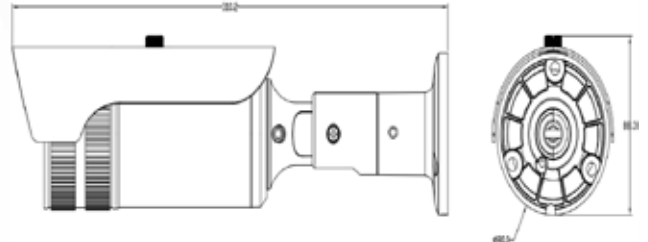

SC-I121V-SZW

2 MP Motorized Zoom Lens Network Bullet Camera (STARVIS)

Key Features

- Up to 2 Megapixel high resolution
- H.265 / H.264 video formats
- POE & DC 12V integration design
- 2.8~12mm motorized zoom lens
- Up to 50 meter IR range
- Dual video streams
- 120dB Wide Dynamic Range
- 3D Digital Noise Reduction
- IP66 weather-proof protection
- Support IE, Chrome, Safari, Firefox
- Latest ONVIF V2.4.1 supported
- Browser plug-in free

Specifications

Camera	
Image Sensor	1/2.8" Progressive Scan CMOS
Min. Illumination	Color: 0.001Lux @ (F1.6) ,B/W: 0 Lux with IR
Lens	2.8~12mm motorized zoom lens
Day & Night	IR cut filter with auto switch
DNR	3D DNR
Wide Dynamic Range	120dB
Angle of View	103° (2.8mm), 30.8° (12mm)
Compression Standard	
Video Compression	H.265 / H.264
Dual streams	Support
Image	
Max. Resolution	1920 x 1080
Frame Rate	50Hz: 25fps (1920×1080) 60Hz: 30fps (1920×1080)
Image Setting	WDR, Compression, Rotate mode, Saturation, Brightness, Contrast
ROI Codec	Support, 8 regions
Network	
Alarm Trigger	Motion detection, Network disconnect, IP address conflict
Standards	ONVIF (PROFILE S, PROFILE G), CGI, RTSP, RTMP
Interface	
Communication	1 RJ45 100M/1000M Ethernet port
On-board storage	Build-in Micro SD/SDHC/SDXC slot, up to 128GB
Alarm interface	1x Alarm I/O
Audio interface	1x Audio in
General	
Operating Conditions	Temperature: -30°C – 60°C (-22°F – 140°F)
	Humidity: 95% or less (non-condensing)
Power Supply	DC12V ± 10%, PoE (802.3af)
Power Consumption	Max. 8W
IR Range	Approx. 50 meters (160 feet)
Ingress Protection	IP66
Dimensions	310.2 x 80 x 88.3 (12.2" x 3.1" x 3.5")