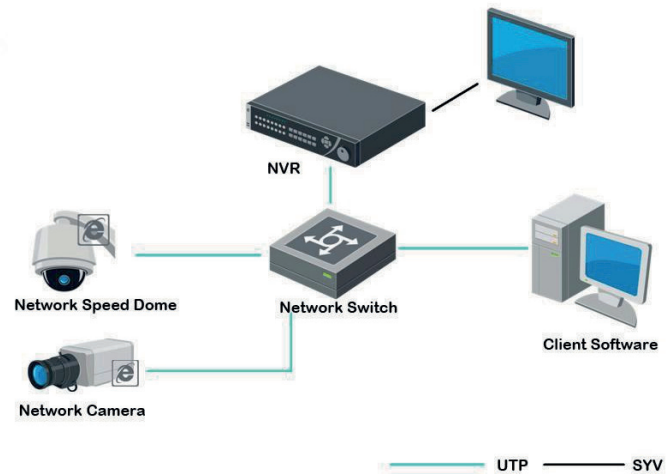

SC-2100 Series NVR

Physical Interfaces

SC-2108, SC-2116

Introduction:

SC-2100 series NVR (Network Video Recorder) is a new generation recorder developed by Sec-On independently. Combined with multiple advanced technologies, such as audio and video decoding technology, embedded system technology, storage technology, network technology and intelligent technology. It can both work alone as a recorder and cooperate with other device to form a comprehensive surveillance system. The SC-2100 series NVR are widely applied in the areas of finance, public security, military, communication, transportation, education, etc..

Main Features:

- Connectable to the third-party network cameras like like ACTI, Arecont AXIS, Bosch, Brickcom, Canon, ONVIF, PANASONIC, Pelco, PSIA, SAMSUNG, SANYO, SONY, Vivotek and ZAVIO.
- Up to 16 network cameras can be connected.
- Support live view, storage, and playback of the connected camera with up to the resolution of 6 megapixels.
- Simultaneous HDMI and VGA outputs at up to 1920×1080 resolution.
- New GUI and support starting record with one key;
- Holiday recording;
- Realize instant playback for assigned channel during multi-channel display mode.
- Up to 16-ch synchronous playback at 4CIF resolution. Customization of tags, searching, and playing back by tags. Locking and unlocking record files.
- Support HDD quota mode; different capacity can be assigned to different channel.
- 1 SATA hard disk can be connected.
- 1 self-adaptive 10M/100M/1000M network interface is provided ;
- Support Sec-On DDNS (Dynamic Domain Name System);
- Support network detection, including network delay, packet loss, etc.
- Support enabling H.264+ to ensure high video quality with lowered bitrate.