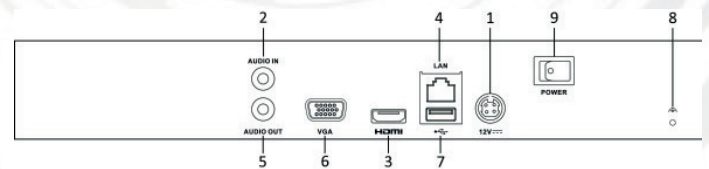

SC-2100 Series NVR

Physical Interfaces

SC-2108, SC-2116

Introduction:

SC-2100 series NVR (Network Video Recorder) is a new generation recorder developed by Sec-On independently. Combined with multiple advanced technologies, such as audio and video decoding technology, embedded system technology, storage technology, network technology and intelligent technology. It can both work alone as a recorder and cooperate with other device to form a comprehensive surveillance system. The SC-2100 series NVR are widely applied in the areas of finance, public security, military, communication, transportation, education, etc..

Specifications

Model		SC-2108	SC-2116
Video/Audio input	IP video input	8-ch	16-ch
	Two-way audio input	1-ch, RCA (2.0 Vp-p, 1kΩ)	
Network	Incoming bandwidth	40Mbps	160Mbps
	Outgoing bandwidth	80Mbps	
	Remote connection	32	128
Video/Audio output	Recording resolution	6MP/5MP/3MP/1080P/UXGA/720P/VGA/4CIF/DCIF/2CIF/CIF/QCIF	
	Frame rate	Main stream: 50 fps (P) / 60 fps (N)	
		Sub-stream: 50 fps (P) / 60 fps (N)	
	HDMI/VGA output	1-ch, resolution: 1920 × 1080 /60Hz, 1600 × 1200 /60Hz, 1280 × 1024 /60Hz, 1280 × 720 /60Hz, 1024 × 768 /60Hz	
Audio output	1-ch, RCA (Linear, 1kΩ)		
Decoding	Live view / Playback resolution	6MP/5MP/3MP/1080P/UXGA/720P/VGA/4CIF/DCIF/2CIF/CIF/QCIF	
	Capability	4-ch@1080P	16-ch@4CIF, 12-ch@720P, 6-ch@1080P
Hard disk	SATA	1 SATA interface for 1 HDD	
	Capacity	Up to 4TB for each disk	
External interface	Network interface	1 RJ-45 10 /100 /1000 Mbps self-adaptive Ethernet interface	
	USB interface	1 × USB 2.0 and 1 × USB 3.0	
	Alarm in/out (Optional)	4 / 1	
Others	Power supply	12V DC	
	Consumption (without hard disk)	≤ 10W	
	Working temperature	-10 °C ~ +55 °C (+14 °F~ + 131 °F)	
	Working humidity	10 % ~ 90 %	
	Chassis	Standalone 1U chassis	
	Dimensions (W × D × H)	315 × 230 × 45 mm (12.4" × 9.0" × 1.8")	
	Weight (without hard disk)	≤ 1 kg (2.2 lb)	