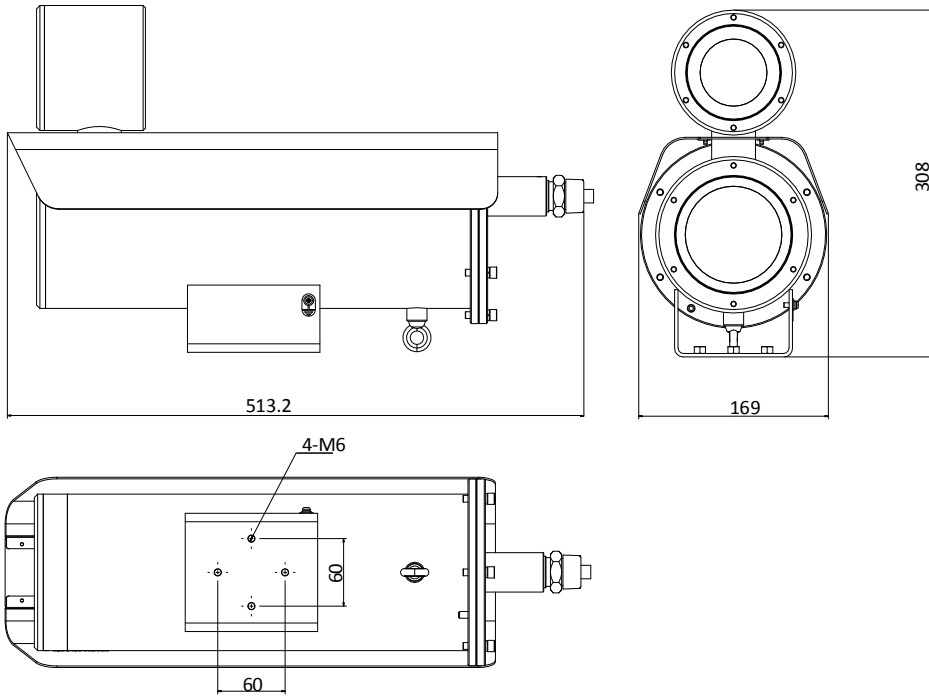

Dimension

-IZHS: