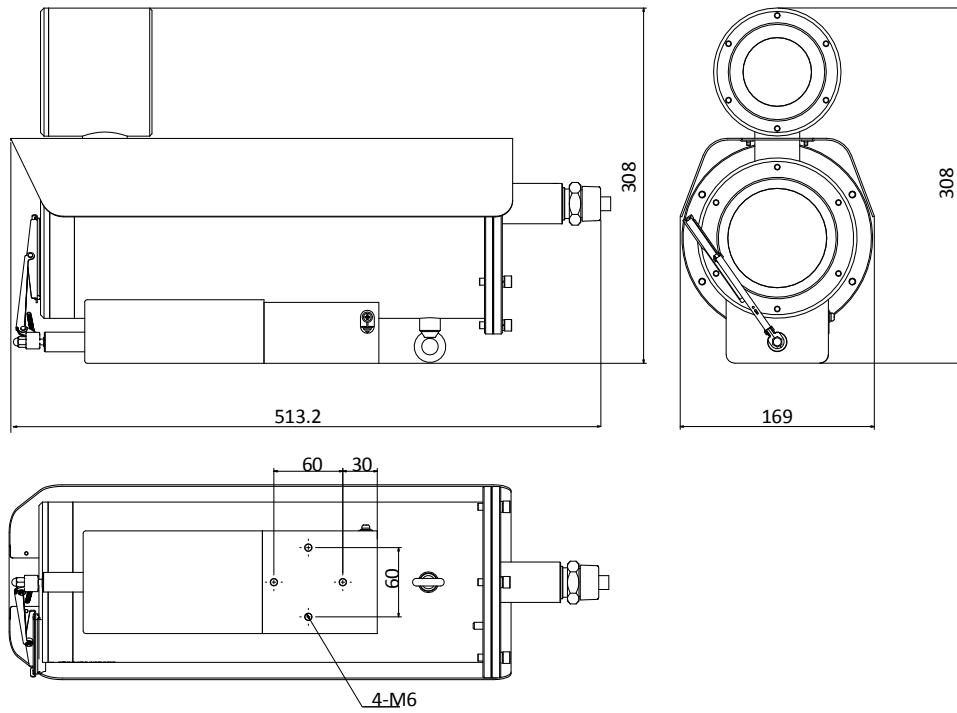

## Available Models

DS-2XE6452F-IZHS (2.8-12mm), DS-2XE6452F-IZHRS (2.8-12mm)

Dimension

-IZHS:

-IZHRS:

Unit: mm