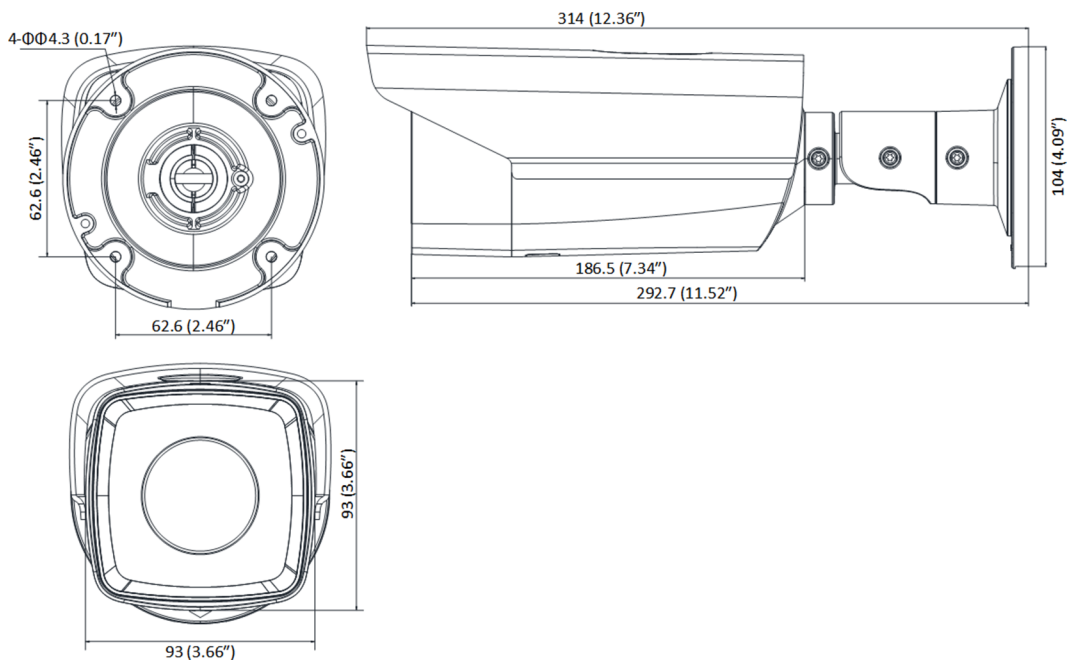

Available Model

DS-2TD2166-35

Dimensions

Distributed by

**HIKVISION®****Headquarters**

No.555 Qianmo Road, Binjiang District,
Hangzhou 310051, China
T +86-571-8807-5998
overseasbusiness@hikvision.com

Hikvision USA
T +1-909-895-0400
sales.usa@hikvision.com