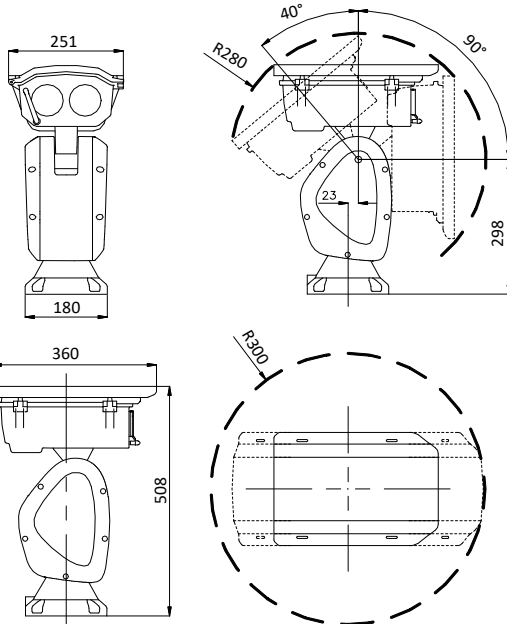

Available Model

DS-2DY9236I8X-A, 24 VAC

Dimensions

Unit: mm

Accessories

DS-1693ZJ

Wall Mounting Bracket

Distributed by