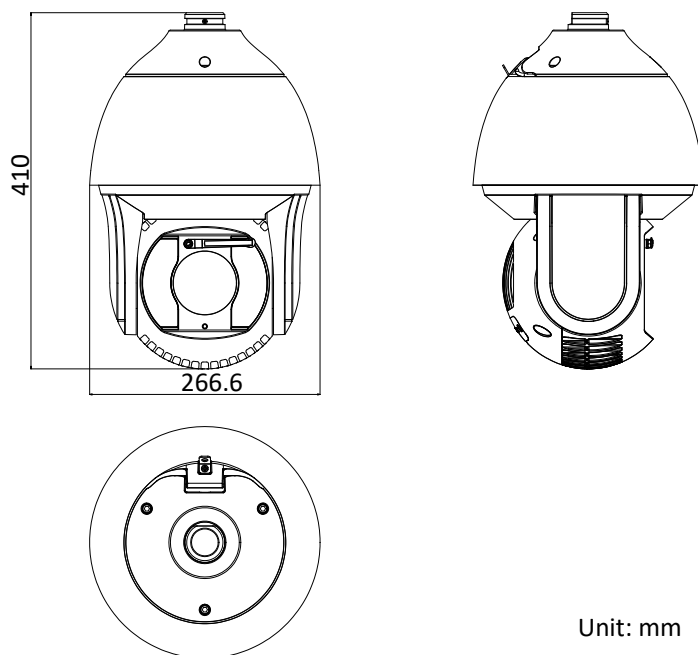

Dimensions	Φ 266.6 mm × 410 mm (Φ 10.50" × 16.14")
Weight	Approx. 8 kg (17.64 lb)

**DORI**

The DORI (detect, observe, recognize, identify) distance gives the general idea of the camera ability to distinguish persons or objects within its field of view.

**Order Model**

DS-2DF8236IX-AEL (B), without wiper, 24 VAC & Hi-PoE

DS-2DF8236IX-AELW (B), with wiper, 24 VAC & Hi-PoE

**Dimensions**

Unit: mm