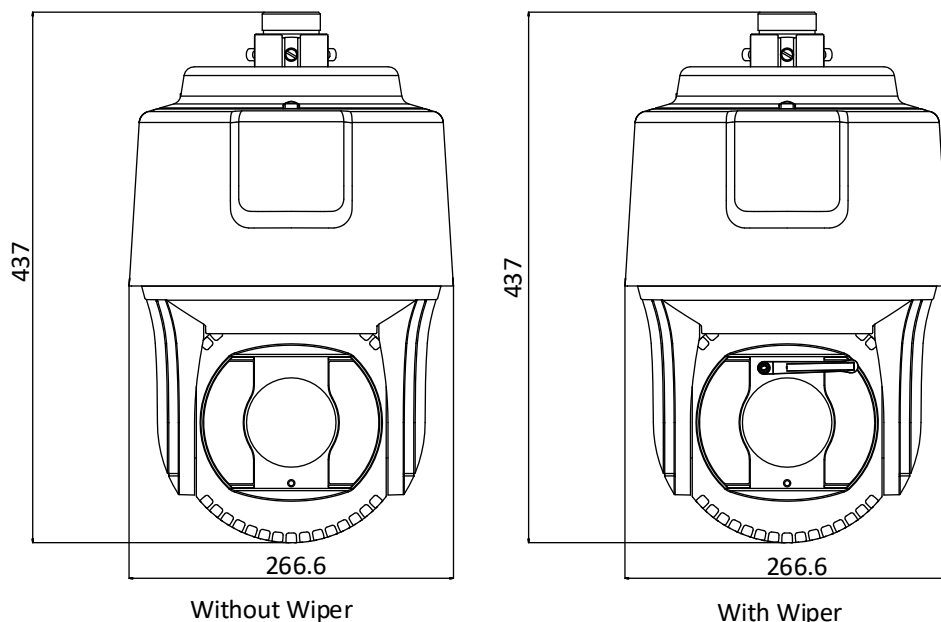

Power	Without wiper: 24 VAC, max. 68 W (max. 12 W for heater, and max. 15 W for IR), Hi-PoE, max. 60 W With wiper: 24 VAC max. 70 W (max. 12 W for heater, and max. 15 W for IR), Hi-PoE, max. 60 W
Working Environment	Temperature: -40°C to 70°C (-40°F to 158°F) Humidity: ≤ 90%
Wiper	Optional
Protection Level	IP67 Standard. Lightning protection, surge protection and voltage transient protection meets IEC61000-4-2-2/3/4/5/6
Material	Aluminum alloy
Dimensions	Φ 266.6 mm × 437 mm (Φ 10.50" × 17.20")
Weight	Approx. 8 kg (17.64 lb)

DORI

The DORI (detect, observe, recognize, identify) distance gives the general idea of the camera ability to distinguish persons or objects within its field of view.

It is calculated based on the camera sensor specification and the criteria given by EN 62676-4: 2015.

DORI	Detect	Observe	Recognize	Identify
Definition	25 px/m	63 px/m	125 px/m	250 px/m
Distance (Tele)	1379.3 m (4525.3 ft)	547.3 m (1795.8 ft)	275.9 m (905.1 ft)	137.9 m (452.5 ft)

Order Model

DS-2DF8225IH-AEL (D), without wiper, 24 VAC & Hi-PoE

DS-2DF8225IH-AELW (D), with wiper, 24 VAC & Hi-PoE

Dimensions

Unit:mm