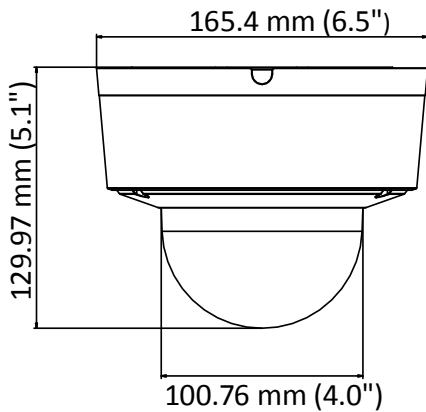

## Accessories

DS-1284ZJ-M Junction Box

DS-1703ZJ Wall Mount Bracket

**Dimension**

Distributed by

**HIKVISION**

**Headquarters**

No.555 Qianmo Road, Binjiang District,  
Hangzhou 310051, China  
T +86-571-8807-5998  
overseasbusiness@hikvision.com