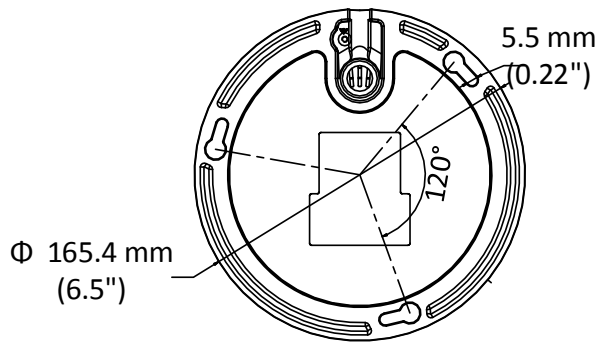

## Accessories

DS-1284ZJ-M Junction Box

DS-1703ZJ Wall Mount Bracket

**Dimension**

Distributed by

**HIKVISION**

**Headquarters**

No.555 Qianmo Road, Binjiang District,  
Hangzhou 310051, China  
T +86-571-8807-5998  
overseasbusiness@hikvision.com