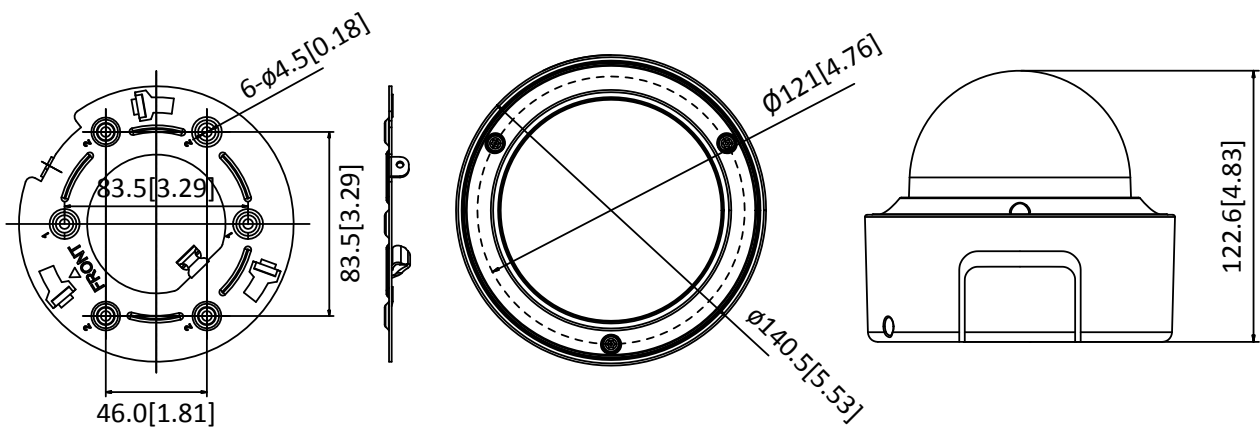

Power Supply	Recommended DC input 12 V, voltage range of 10 to 48 VDC allowed, two-core terminal block PoE (802.3af, class 3)
Power Consumption and Current	With extra load: 12 VDC, 0.8 A, max. 10.5 W; PoE (802.3af, 36 V to 57 V), 0.2 A to 0.3 A, class 3 Without extra load: 12 VDC, 0.6 A, max. 8 W; PoE (802.3af, 36 V to 57 V), 0.2 A to 0.3 A, class 3 "with extra load" means that an extra device is connected to and powered by the camera.
Protection Level	IK10
Material	Aluminum alloy
Dimensions	Camera: $\Phi 140.5 \times 122.6$ mm ($\Phi 5.5'' \times 4.8''$) With package: $244 \times 174 \times 173$ mm ($9.6'' \times 6.9'' \times 6.8''$)
Weight	Camera: 900 g (1.98 lb.) With package: 1250 g (2.76 lb.)

Note: Listed resolutions are only selectable options. It does not mean that all streams can work at their maximum resolution at the same time.

Available Model

DS-2CD5185G0-IZS (2.8–12 mm)

Dimension

Unit: mm[inch]