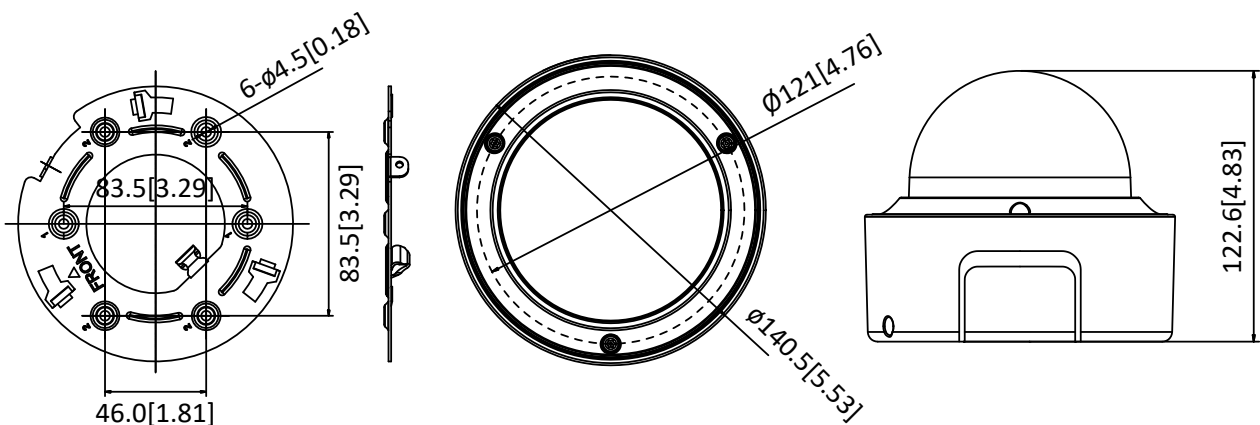

Power Supply	Recommended DC input 12 V, voltage range of 10 to 48 VDC allowed, two-core terminal block PoE (802.3af, class 3)
Power Consumption and Current	With extra load: 12 VDC, 0.8 A, max. 10.5 W; PoE (802.3af, 36 V to 57 V), 0.2 A to 0.3 A, class 3 Without extra load: 12 VDC, 0.6 A, max. 8 W; PoE (802.3af, 36 V to 57 V), 0.2 A to 0.3 A, class 3 "with extra load" means that an extra device is connected to and powered by the camera.
Protection Level	IK10
Material	Aluminum Alloy
Dimensions	Camera: $\Phi 140.5 \times 122.6$ mm ($\Phi 5.5'' \times 4.8''$) With package: $244 \times 174 \times 173$ mm ($9.6'' \times 6.9'' \times 6.8''$)
Weight	Camera: 900 g (1.98 lb.) With package: 1250 g (2.76 lb.)

Note: Listed resolutions are only selectable options. It does not mean that all streams can work at their maximum resolution at the same time.

Available Model

DS-2CD5146G0-IZS (2.8mm to 12mm)

Dimension

Unit: mm[inch]

Accessory