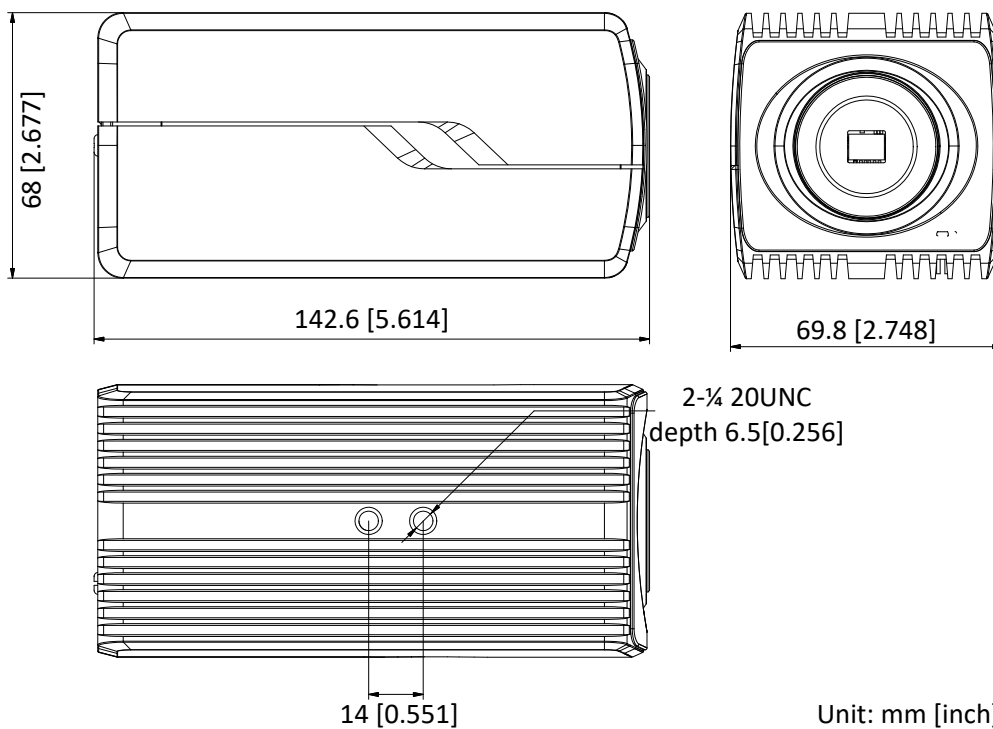

Power Consumption and Current	With extra load: 12 VDC, 0.8 A, max. 10 W; 24 VAC, 0.7 A, max. 10 W; PoE (802.3af, 36 V to 57 V), 0.1 A to 0.3 A, class 3 Without extra load: 12 VDC, 0.6 A, max. 7 W; 24 VAC, 0.55 A, max. 7 W; PoE (802.3af, 36 V to 57 V), 0.1 A to 0.3 A, class 3 "with extra load" means that an extra device is connected to and powered by the camera.
Material	Aluminum alloy
Dimensions	142.6 × 69.8 × 68 mm (5.61" × 2.75" × 2.68") With package: 315 × 140 × 140 mm (12.4" × 5.51" × 5.51")
Weight	-AP: approx. 730 g (1.61 lb.), 1020 g (2.25 lb.) with package Non-AP: approx. 690 g (1.52 lb.), 975 g (2.15 lb.) with package

* Listed resolutions are only selectable options. It does not mean that all streams can work at their maximum resolution at the same time.

Available Models:

DS-2CD5046G0, DS-2CD5046G0-AP

*-AP: support ABF (auto back focus) and P-iris

Dimensions