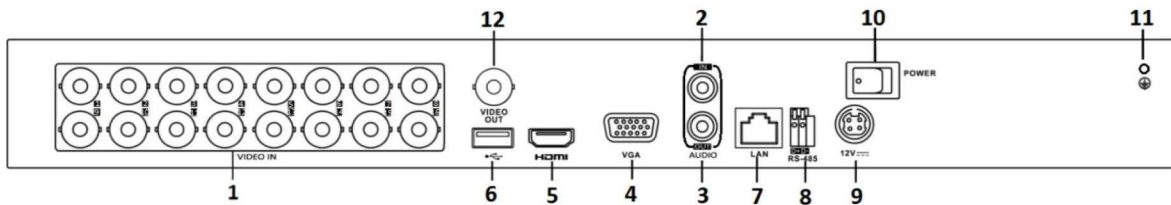

Physical Interfaces

No.	Description	No.	Description
1	VIDEO IN	7	LAN Network Interface
2	AUDIO IN, RCA Connector	8	RS-485 Serial Interface
3	AUDIO OUT, RCA Connector	9	Power Input
4	VGA Interface	10	Power Switch
5	HDMI Interface	11	GND
6	USB Interface	12	VIDEO OUT